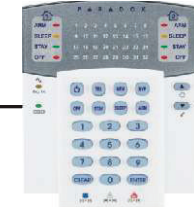

MAGELLAN™ MG5050 - 32 Zone Control Panel

Wireless expansion

Optional - extends the range of any wireless device

Wireless Repeater Module
MG-RPT1 (PA3804)

- Built-in transceiver
- Select which zone, PGM and/or keypad signals are repeated
- Signal strength display
- RF jamming supervision
- Fully supervised by panel or console
- 1 Programmable 5A relay output
- Universal Zone input

32-Zone Wireless LED Keypad
MG32LRF (PA3830)

Up to 4 fully functional keypads can be added

32-Zone Wireless Transceiver Control Panel
MG5050 (PA3820)

- Built-in 32 zone transceiver
- 32 zones (any of which can be wired and/or wireless)
- 5 onboard hardware zone inputs
- 2 partitions
- 3 arming conditions: Full, Stay and Sleep
- Up to 15 keypad zones
- Up to 32 users and 32 remote controls
- Two-way remotes with STATUS INDICATION
- PGM follows keypad Arm LED (Exit- / Arm- / Alarm-Status)
- Wireless programmable outputs
- Full functional wireless keypads
- Direct connect with Winload software

Hard wired expansion

Up to 15 keypads can be added

Each keypad adds a hardwired zone

32-Zone LCD Keypad
MG32LCD (PA3860)

32-Zone Hardwired LED Keypad
MG32LED (PA3850)

10-Zone LED Keypad
MG10LEDV (PA3840)

Can expand up to 32 hardwired expansion zones

Plug-in Voice Dialer Module
VDMP3 (PA3803)

- Dial up to 5 telephone numbers to report a burglar alarm, or fire alarm using pre-recorded messages
- Arm/disarm the system remotely via telephone
- Control PGMs and toggle utility keys remotely by telephone
- Voice-guided menu
- Monitor a Spectra SP series control panel through an IP network (LAN/WAN/Internet)
- Receive notifications of arming/disarming activity
- Receive an email when your children come home from school
- Receive notifications of system alarms via email