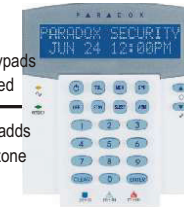

MAGELLAN™ MG5050 - 32 Zone Control Panel

Wireless expansion

Optional - extends the range of any wireless device

Wireless Repeater Module
MG-RPT1 (PA3804)

- Built-in transceiver
- Select which zone, PGM and/or keypad signals are repeated
- Signal strength display
- RF jamming supervision
- Fully supervised by panel or console
- 1 Programmable 5A relay output
- Universal Zone input

32-Zone Wireless LED Keypad
MG32LRF (PA3830)

Up to 4 fully functional keypads can be added

32-Zone Wireless Transceiver Control Panel
MG5050 (PA3820)

- Built-in 32 zone transceiver
- 32 zones (any of which can be wired and/or wireless)
- 5 onboard hardware zone inputs
- 2 partitions
- 3 arming conditions: Full, Stay and Sleep
- Up to 15 keypad zones
- Up to 32 users and 32 remote controls
- Two-way remotes with STATUS INDICATION
- PGM follows keypad Arm LED (Exit- / Arm- / Alarm-Status)
- Wireless programmable outputs
- Full functional wireless keypads
- Direct connect with Winload software

Hard wired expansion

Up to 15 keypads can be added

Each keypad adds a hardwired zone

32-Zone LCD Keypad
MG32LCD (PA3860)

32-Zone Hardwired LED Keypad
MG32LED (PA3850)

10-Zone LED Keypad
MG10LEDV (PA3840)

Can expand up to 32 hardwired expansion zones